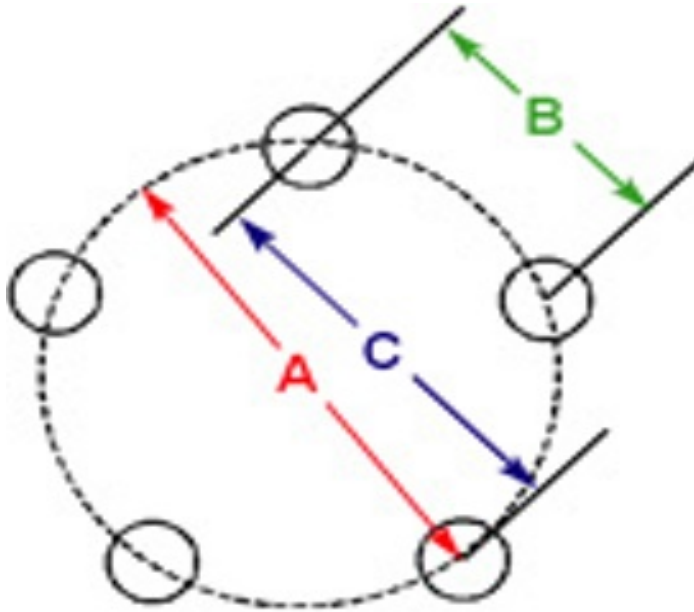

NATIONAL TRAILER PARTS

5 LUG BOLT PATTERN

HUB	A	B	C
5 BOLT	4.50" B.C.	2.645"	4.280"
5 BOLT	4.75" B.C.	2.792"	4.518"
5 BOLT	5.00" B.C.	2.939"	4.755"
5 BOLT	5.50" B.C.	3.233"	5.231"