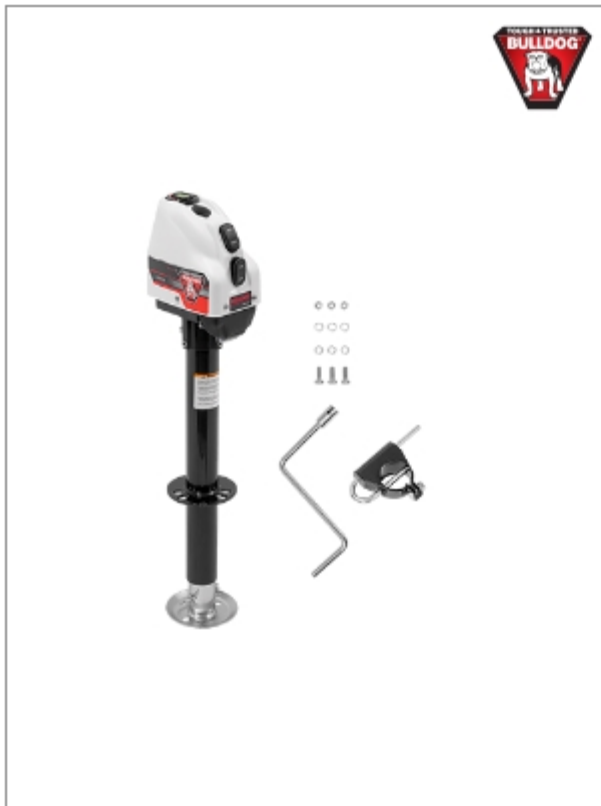

My Vehicle**Vehicle Type Not Selected**

Product Details

Customer Rating

★★★★★ 1 Review

Product Not Vehicle Specific

Powered Drive Tongue Jack, A-Frame, 22" Travel, White Case, Rating 4,000 lbs.

Product Overview

Tough & Trusted BULLDOG presents a Powered Jack with all the capacity and features you want.

- Positions quickly with 22" of total travel
- 4000 lbs. lift capacity
- Integrated gearbox and motor
- Drop leg
- Deploys and hooks up easily at night with onboard LED courtesy light, angled to illuminate coupler
- Works in case of power loss with emergency manual override capability, easily accessible from the top, crank included
- Lasts for years with industry-leading BULLDOG performance, known worldwide for unmatched strength, durability, and side load capacity
- Retains like-new appearance with corrosion-resistant surfaces
- Limited 5-year warranty

Technical Specifications

Brand:	BULLDOG
Part Number:	500200
Warranty:	Limited 5 Year Warranty
UPC:	016118129915
Dimensions:	6.5" L x 8.5" W x 34" H (Shipping Dimensions)
Weight:	25 lbs.
Package Type:	Litho Box
Capacity:	4,000 lbs.
Travel:	17 in.
Extended:	34.5 in.
Clearance:	24 in.